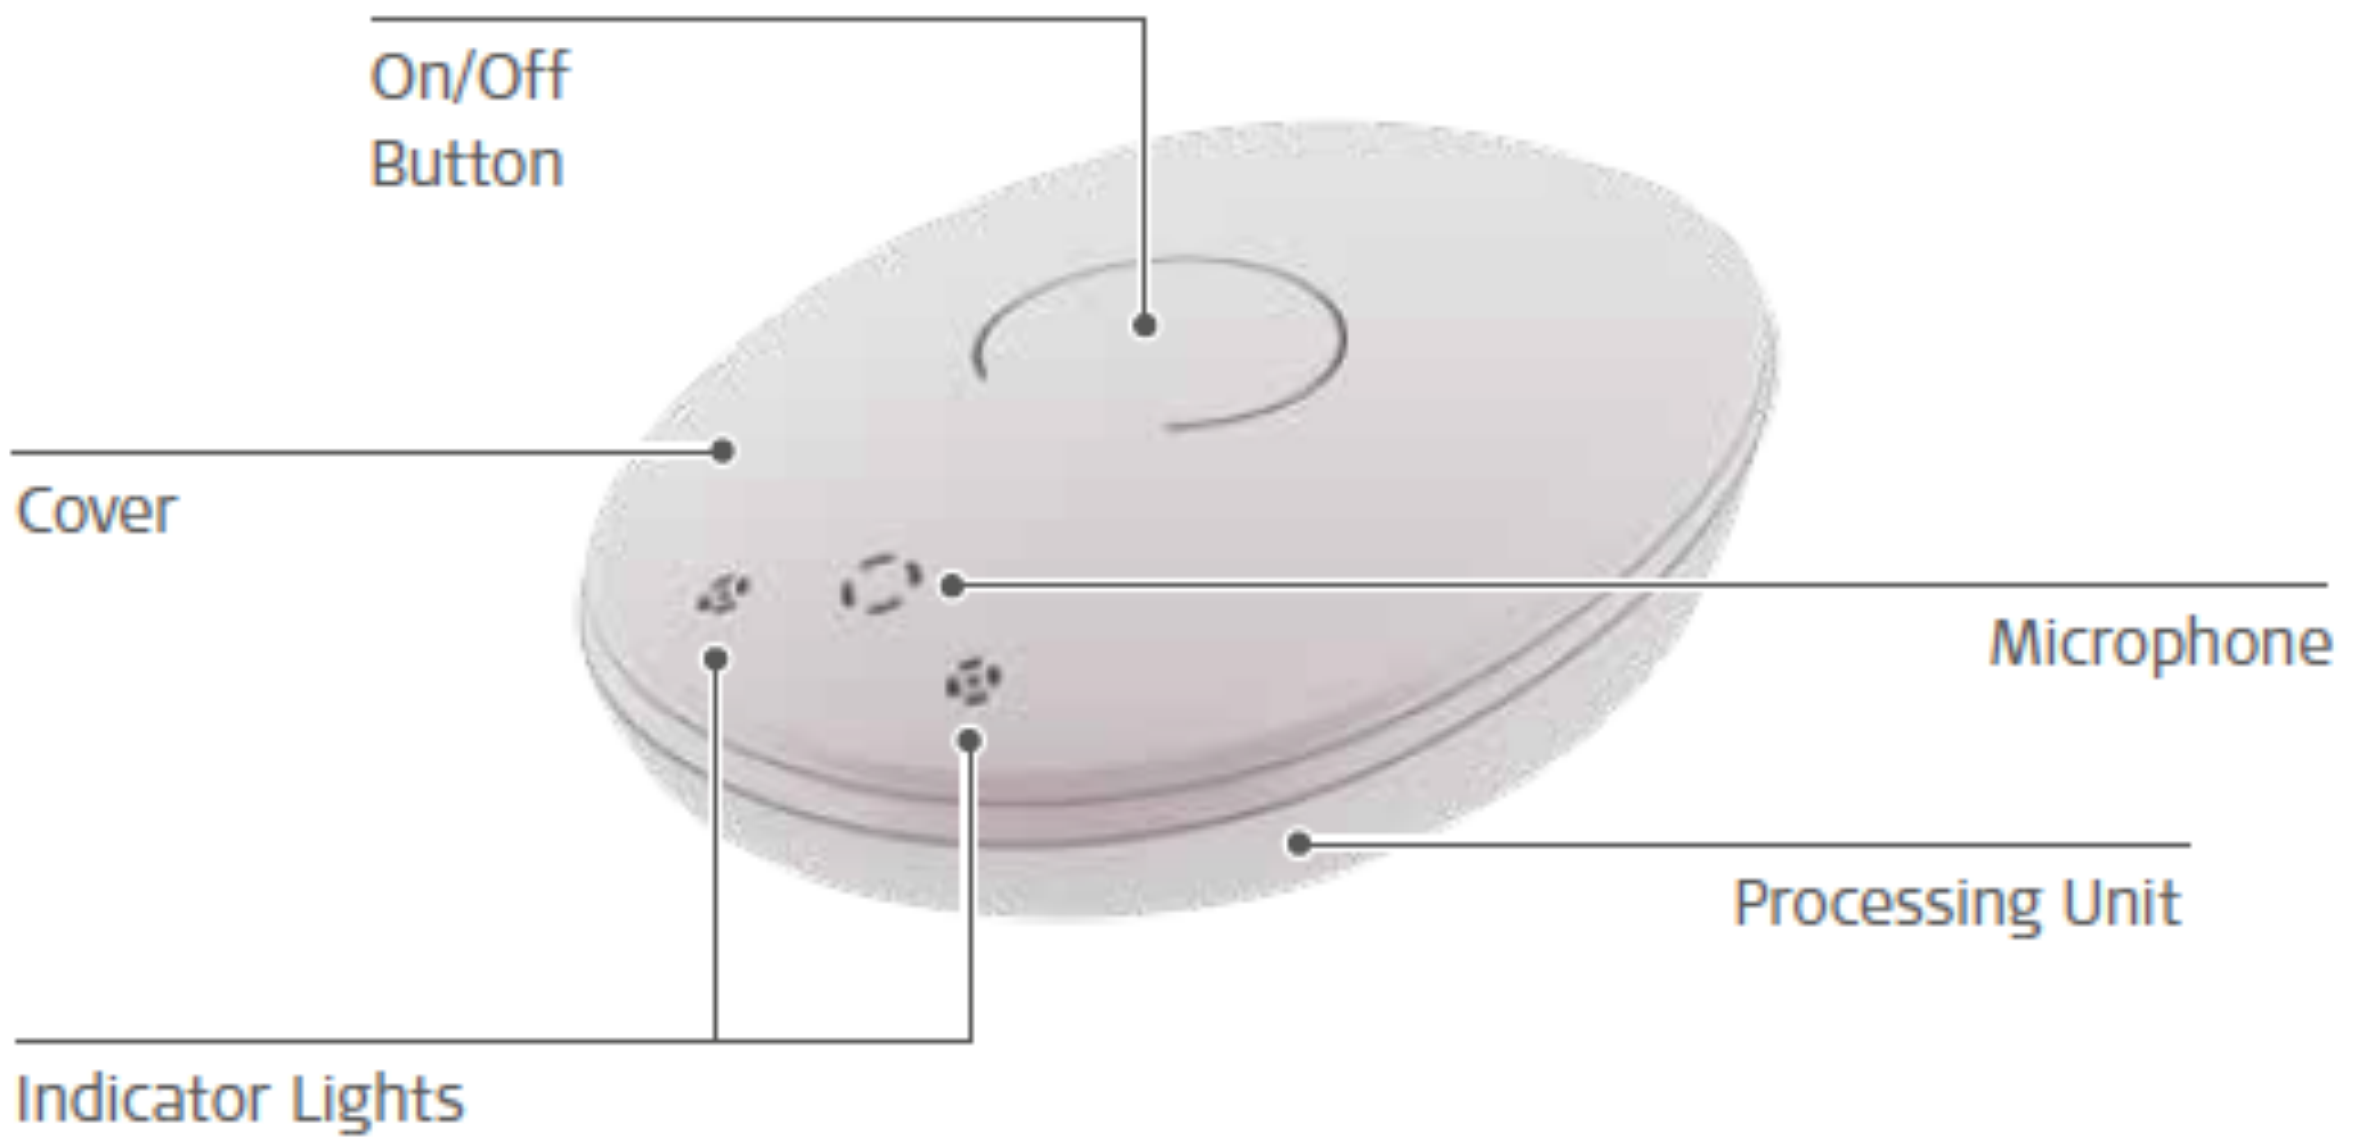

Manufacturer	Med-El
Processor	Rondo 2
Manufacturer website	<a href="https://medel.com/">https://medel.com/</a>
Cochlear implant clinic / location	
Audiologist name / contact information	

Manufacturer	Med-El
Processor	Sonnet
Manufacturer website	<a href="https://medel.com/">https://medel.com/</a>
Cochlear implant clinic / location	
Audiologist name / contact information	