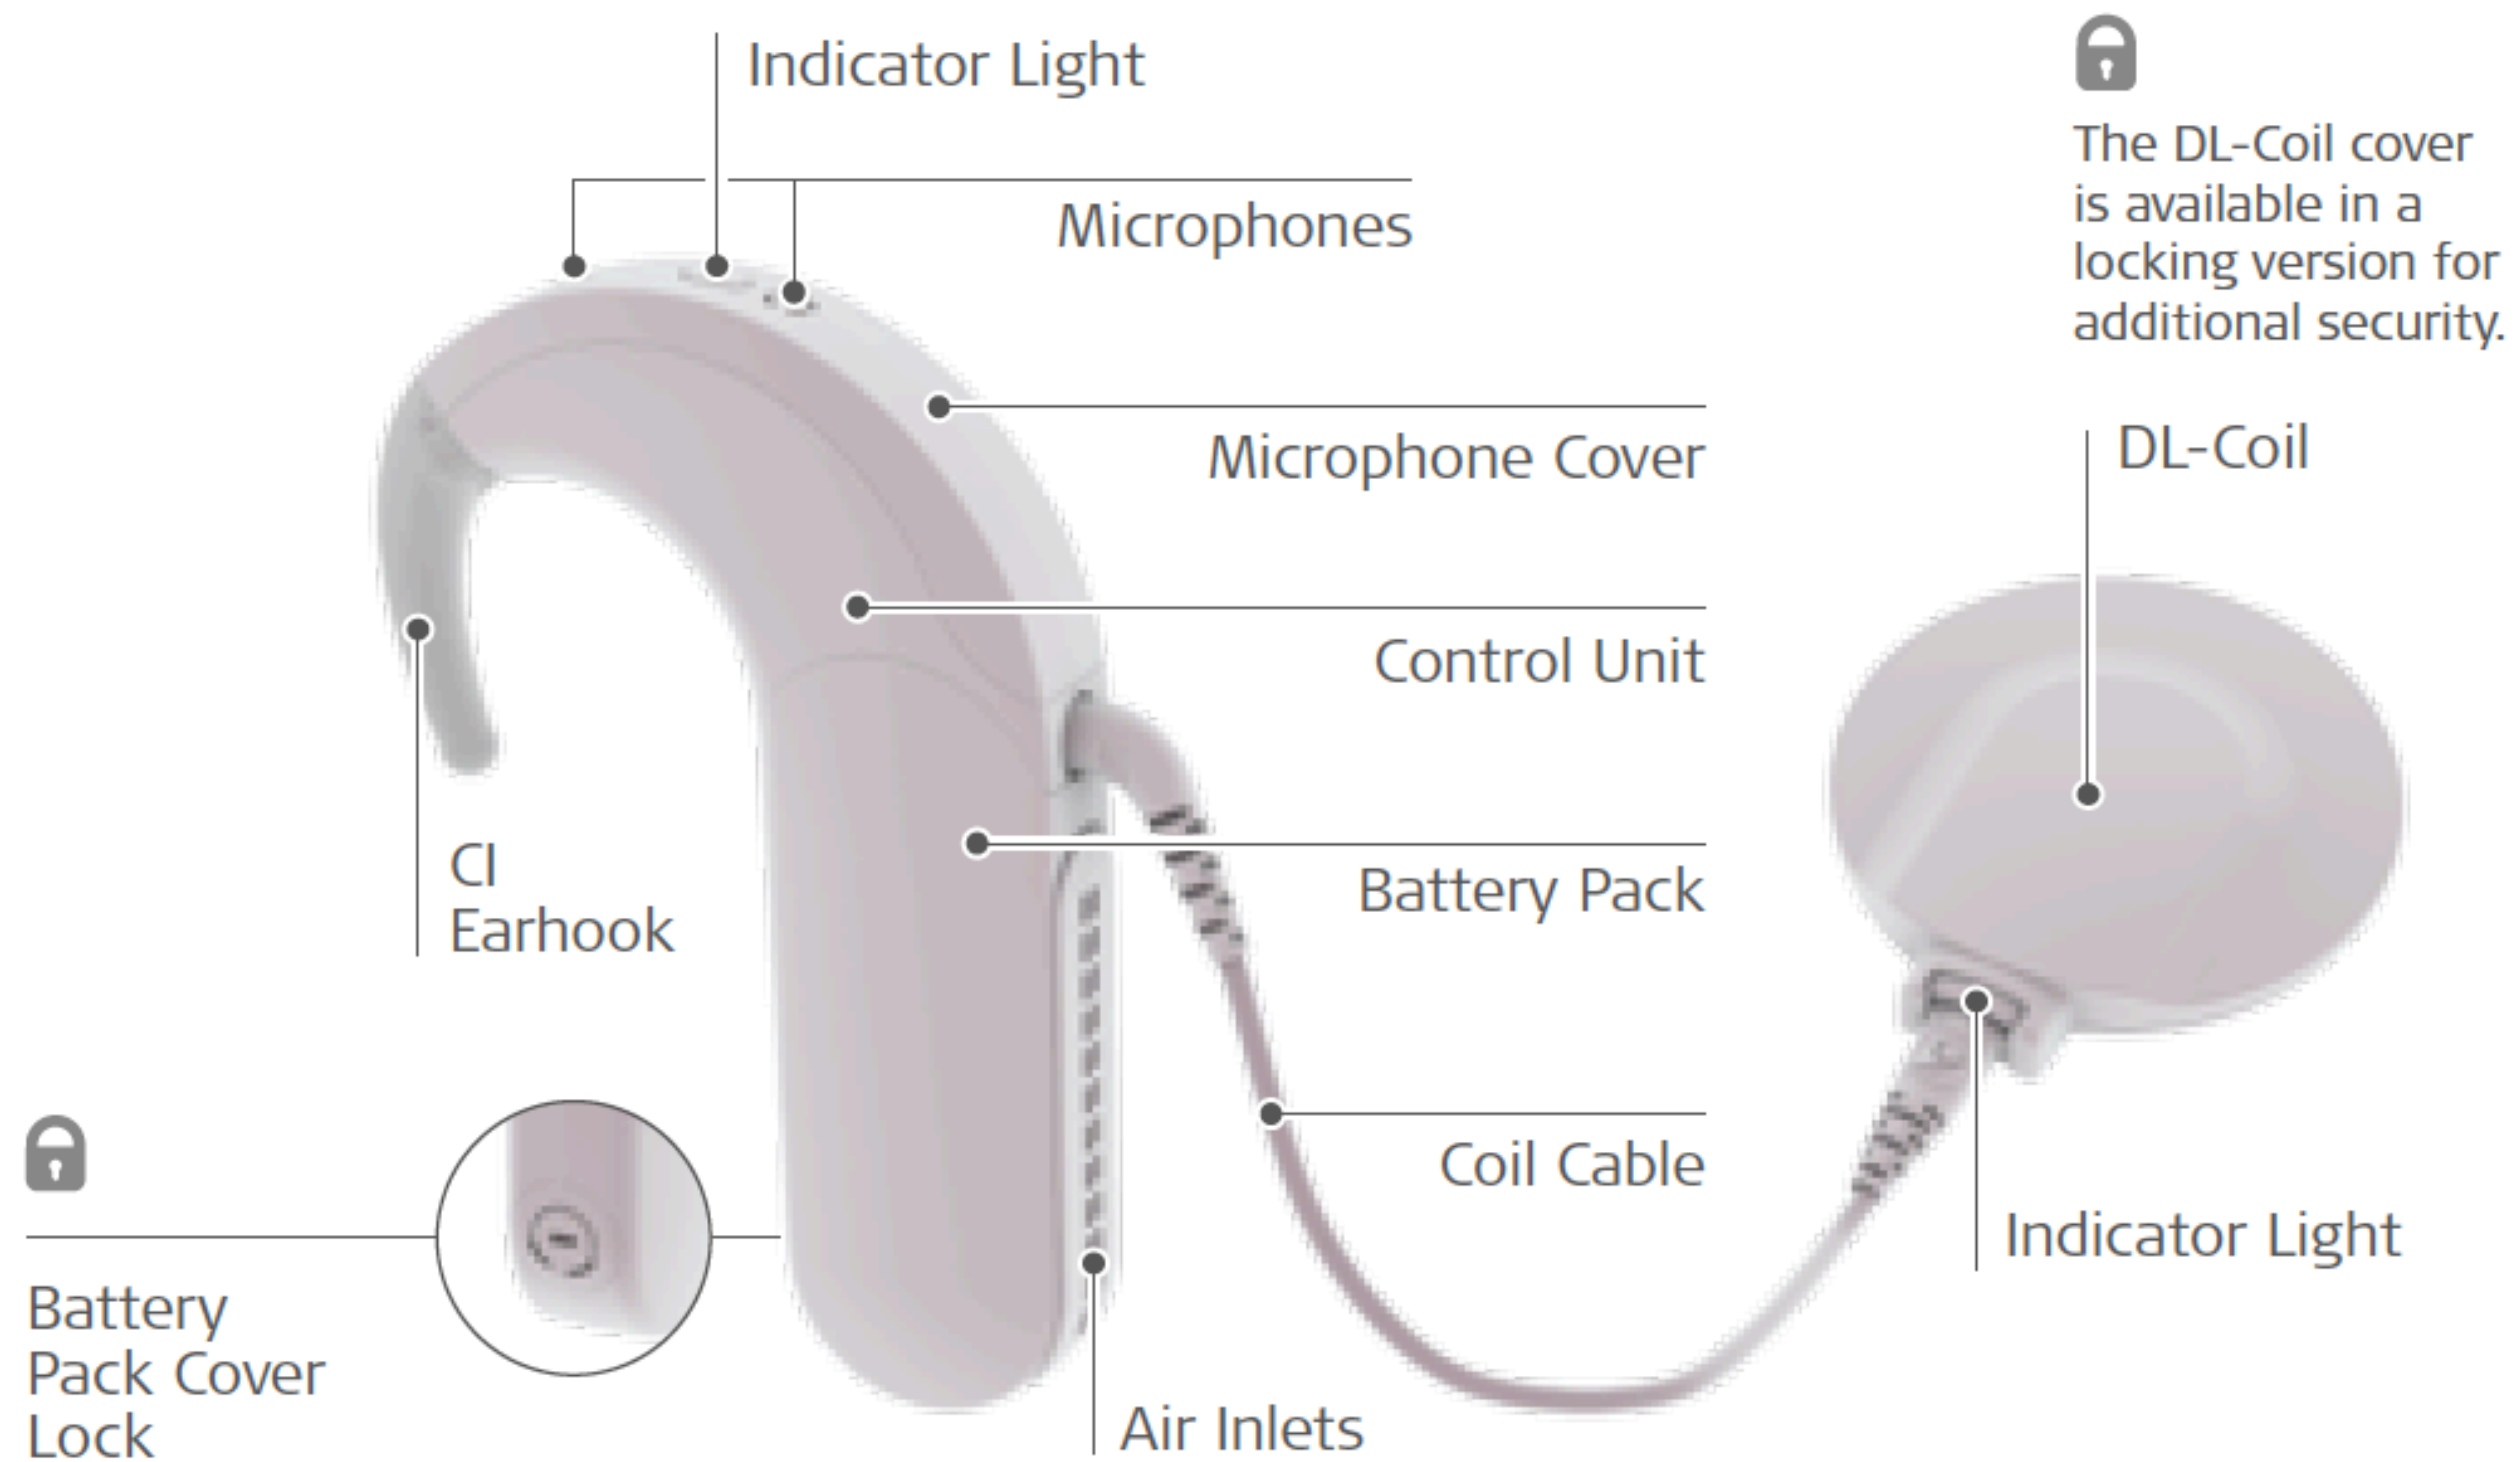

Manufacturer	Med-El
Processor	Rondo 2
Manufacturer website	<a href="https://medel.com/">https://medel.com/</a>
Cochlear implant clinic / location	
Audiologist name / contact information	

Manufacturer	Med-El
Processor	Sonnet
Manufacturer website	<a href="https://medel.com/">https://medel.com/</a>
Cochlear implant clinic / location	
Audiologist name / contact information	